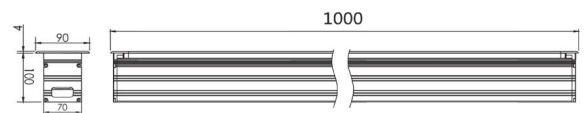

L=1000mm  
Cutout W=70mm  
With trim W=90mm  
H=100mm

**Frame**

Aluminum

**Color Tempertaure**

5700K

**Power**

7W

**Total Luminous Flux**

Buried

**Beam angle**

5, 12.5, 20, 30, 45, 60,  
15X30, 10X60 Degree

**Optics**

Tempered glass

**Dimming**

NON-Dimmable

**Operating Voltage**

220-240 VAC

**Standard Lifetime**

L70 minimum at 50,000  
burning hours

**Dimension diagram**

Cut Size: L992\*W70\*H100mm

**Remarks:-**

Address: Plot #7 Saroorpur-Nangla Industrial Area,Ballabgharh-Sohna Road,Faridabad-121005